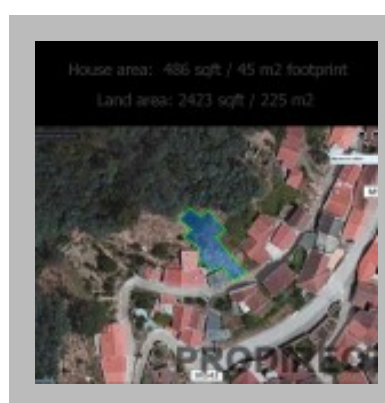

## PD0038 - Casa da Lucinda **\*\*SOLD\*\***

### Details

---

Habitable Area (m2) : 90

Land Area (m2) : 225

### Description

---

Property in central Portugal Description:  
Stone house with 2 floors and land in a good location in a small village in central Portugal.  
The house...